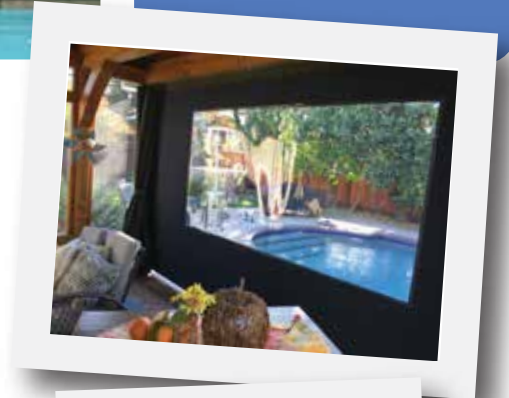

Need an Enclosure?

1. **1 GET AN ESTIMATE:** Visit www.thecanvasworks.com or call 415.331.6527.
2. **2 APPROVAL:** Together we approve all your project details so we can order materials and put you on our schedule.
3. **3 COMPLETION:** We design, sew and install to insure long lasting pleasure.

The Canvas Works.
SAUSALITO, CA